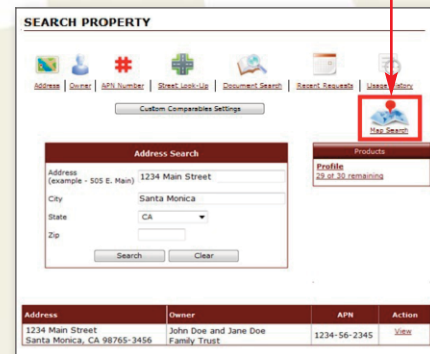

Chicago Title's Premier Service has done it again. . .
. . .We've created an easier way to get a Property Profile.

Chicago Title's Premier Services New Aerial Map Feature

Chicago Title offers a new way of getting a Property Profile with the New Aerial Map Feature. This interactive aerial map with parcel map overlay helps visually identify your subject property on a map. This powerful tool will give you new flexibility to find those hard to locate properties, including vacant land.

Click on Profiles under Products to start your search.

Click on Map Search.

Start by entering either a Property Address or APN, the site will find your property and plot it on a map. Then move your mouse over the searched property to see the owner's information, click on REPORTS to get the Property Profile. You can also pan the loaded map to find other properties anywhere on the map.