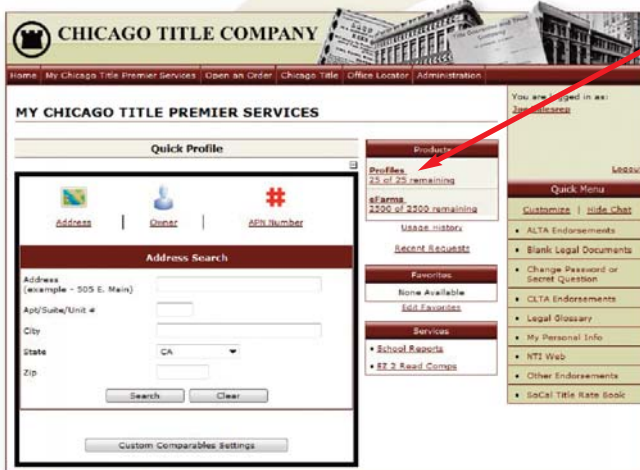

Chicago Title's Premier Service has done it again. . .
. . .We've created an easier way to get a Property Profile.

Chicago Title's Premier Services New Aerial Map Feature

Chicago Title offers a new way of getting a Property Profile with the New Aerial Map Feature. This interactive aerial map with parcel map overlay helps visually identify your subject property on a map. This powerful tool will give you new flexibility to find those hard to locate properties, including vacant land.

Click on Profiles under Products to start your search.

Click on Map Search.

Start by entering either a Property Address or APN, the site will find your property and plot it on a map. Then move your mouse over the searched property to see the owner's information, click on REPORTS to get the Property Profile. You can also pan the loaded map to find other properties anywhere on the map.