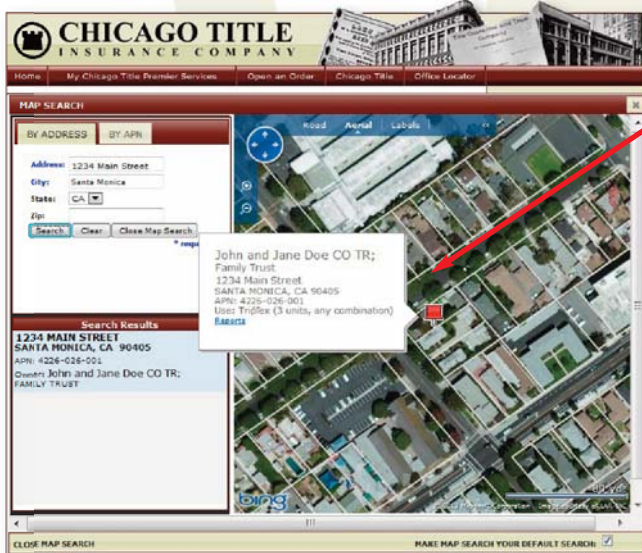

Chicago Title's Premier Service has done it again. . .
. . .We've created an easier way to get a Property Profile.

Chicago Title's Premier Services New Aerial Map Feature

Chicago Title offers a new way of getting a Property Profile with the New Aerial Map Feature. This interactive aerial map with parcel map overlay helps visually identify your subject property on a map. This powerful tool will give you new flexibility to find those hard to locate properties, including vacant land.

Click on Profiles under Products to start your search.

Click on Map Search.

Start by entering either a Property Address or APN, the site will find your property and plot it on a map. Then move your mouse over the searched property to see the owner's information, click on REPORTS to get the Property Profile. You can also pan the loaded map to find other properties anywhere on the map.