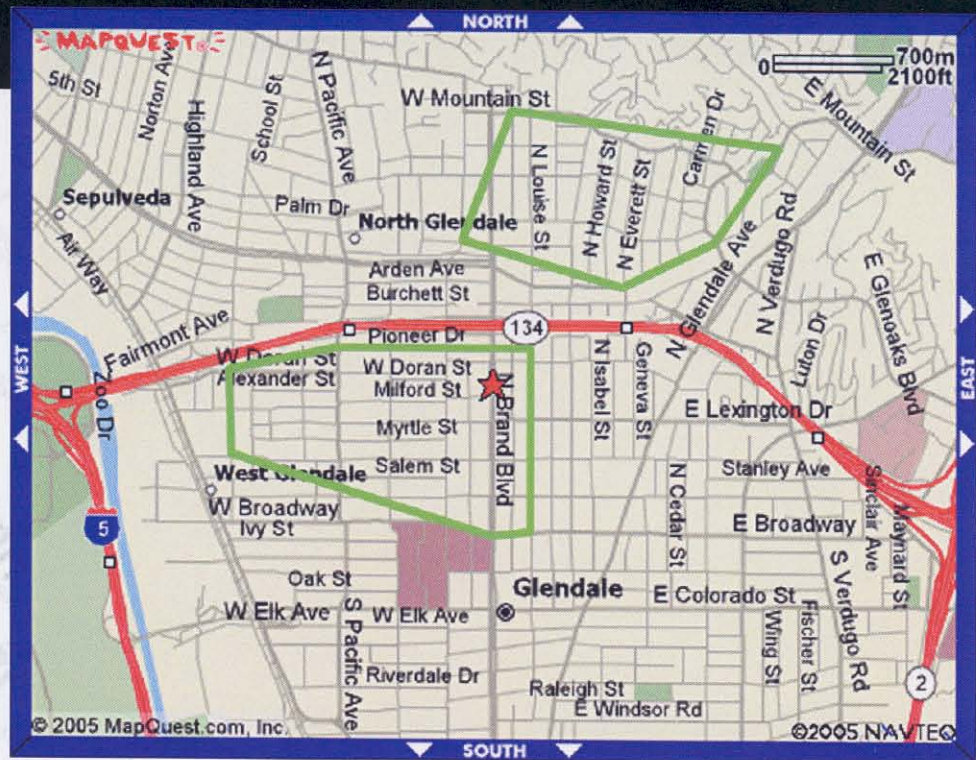

Chicago Title's eFarm Now Features

Interactive Mapping

TRY OUR NEW
ADDRESS RANGE
LOOK-UP
TOO!

The power of **Chicago Title's** eFarms is just a click away and even more responsive to the ever changing real estate market. Our new **Interactive Mapping** feature allows *you* to create multiple shapes on the same map – setting your own mapping parameters and personalizing data.

Using eFarm's Interactive Mapping you can:

- Create Personalized Farm Areas on Your Computer
- Get Detailed Farm Reports Anytime You Need Them
- Save Previous Farm Data for Later Review and Analysis
- Print Detailed Reports, Labels, Spreadsheets on Your Own Printer
- Download Data to Import into Commonly Used Farm Management Software (like AgentOffice)
- Save Time – Get Your Farms Instantly