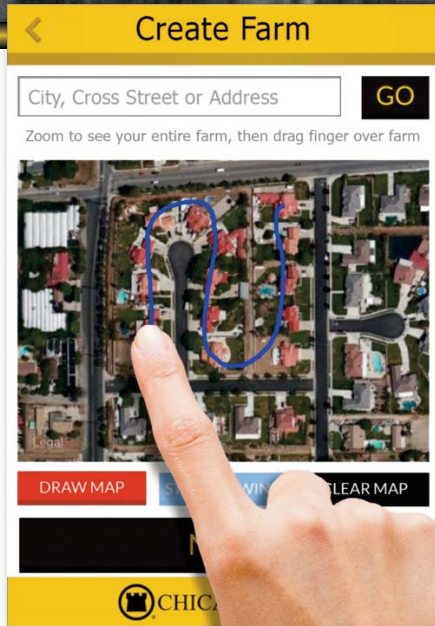

Chicago Title Announces the Most Innovative Farming Tool **EVER.**

The **WALKING FARM!**

FARMING AT YOUR FINGERTIPS.

HOW IT WORKS:

Using the Chicago Title Walking Farm, you simply select the area you want to walk by drawing a line using your FINGERTIP through the properties on an aerial map in the order you intend to walk the Farm. When you are satisfied with your selection, the farm will return a list of properties in walking order.

START WALKING:

There are two ways to view your farm, either in a List View or in the Single Property View format. The Interactive Single Property View allows you to add comments to each property record. When you're ready to walk to the next property, simply use your FINGERTIP to swipe the screen to the next property in your Walking Farm. The List View format displays multiple properties on a page using our scrolling feature.