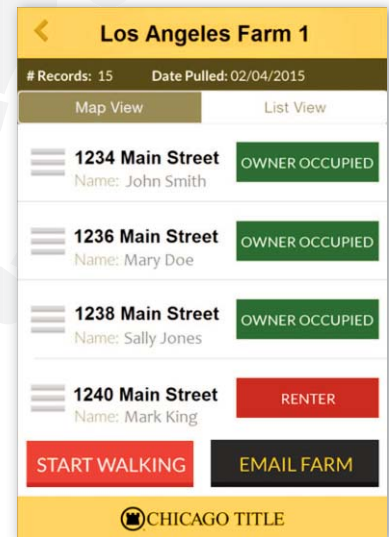

Add comments to the property record.

Save your farm data to use again.

ADDITIONAL FEATURES:

Export the Farm, View Saved Farms, and the ability to Change the Walking Order of the Farm.

Available exclusively through **CHICAGO TITLE !**

CHICAGO TITLE

www.ChicagoTitle.com