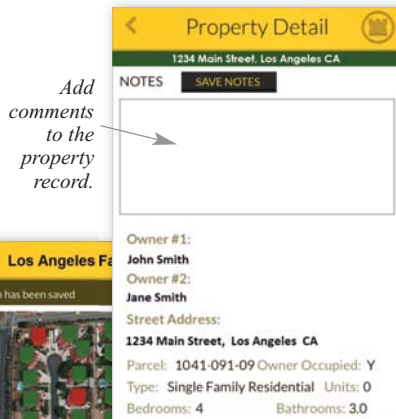

Add comments to the property record.

Save your farm data to use again.

ADDITIONAL FEATURES:

Export the Farm, View Saved Farms, and the ability to Change the Walking Order of the Farm.

Available exclusively through **CHICAGO TITLE !**

CHICAGO TITLE

www.ChicagoTitle.com