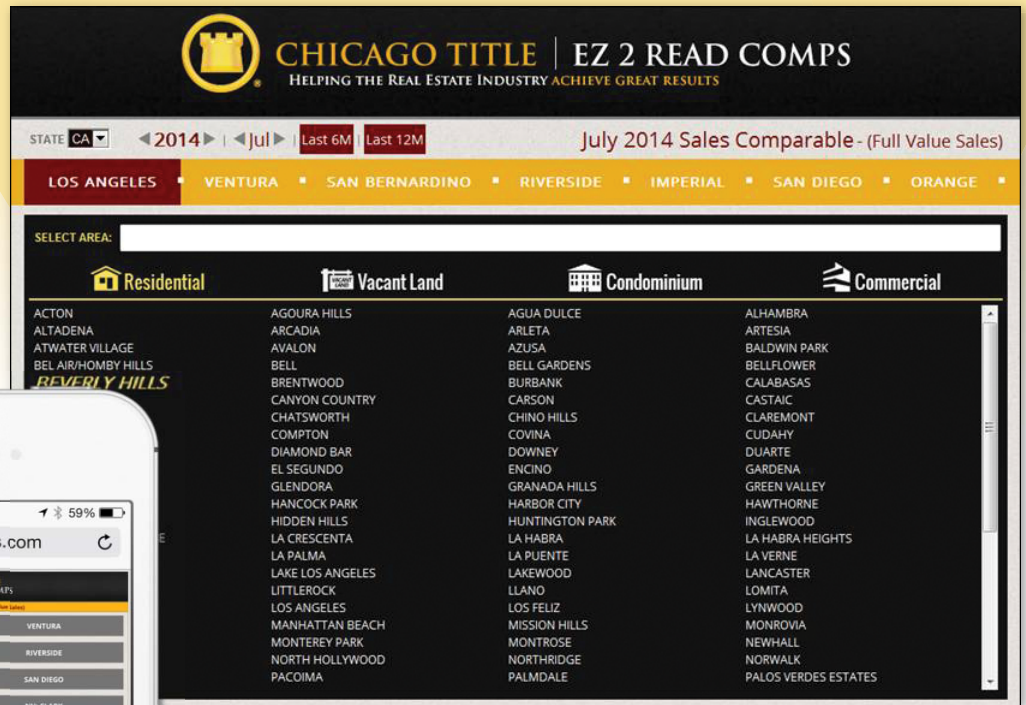

EZ 2 READ COMPS

Welcome to the NEW EZ 2 READ COMPS!

WE HAVE REDESIGNED OUR WEBSITE TO OFFER MORE COUNTIES, CITIES AND PROPERTY TYPES.

Select from Residential, Vacant Land, Condominium and Commercial

Our updated EZ 2 READ COMPS website offers MORE – Counties, Cities, Property types and more frequent updates.

To access the new desktop version of the website go to Premier Services at www.ChicagoTitle.com and click on the link under the Services menu.

We're also excited to announce a mobile version designed for use on any mobile device. Just go to ez2readcomps.com from your mobile device and log in with your Premier Services wugtnco g" password. You now have access to all the features of the full website version on your mobile device!

Chicago Title, helping the Real Estate Industry achieve great results.

CHICAGO TITLE

www.ChicagoTitle.com