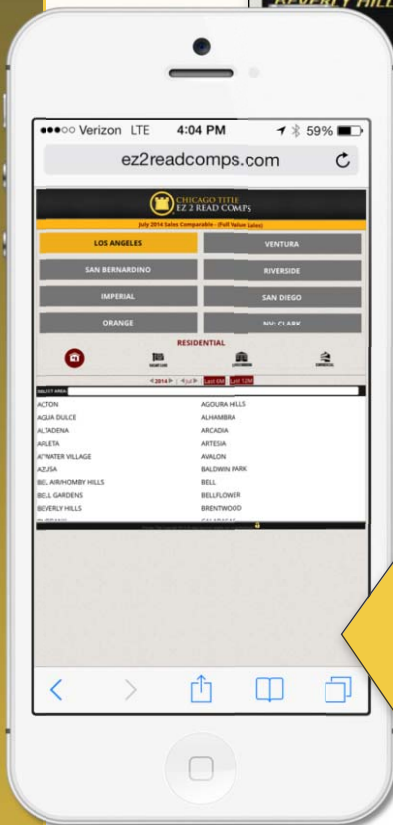

EZ 2 READ COMPS

Welcome to the NEW EZ 2 READ COMPS!

WE HAVE REDESIGNED OUR WEBSITE TO OFFER MORE COUNTIES, CITIES AND PROPERTY TYPES.

Select from Residential, Vacant Land, Condominium and Commercial

Our updated EZ 2 READ COMPS website offers MORE – Counties, Cities, Property types and more frequent updates.

To access the new desktop version of the website go to Premier Services at www.ChicagoTitle.com and click on the link under the Services menu.

We're also excited to announce a mobile version designed for use on any mobile device. Just go to ez2readcomps.com from your mobile device and log in with your Premier Services wugtnco g" password. You now have access to all the features of the full website version on your mobile device!

Chicago Title, helping the Real Estate Industry achieve great results.

CHICAGO TITLE

www.ChicagoTitle.com