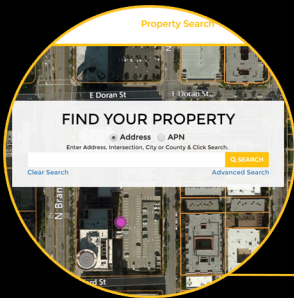

PREMIER SERVICES

Premier Services is your one-stop-shop for all of your property information needs. Quickly and easily locate properties by address, APN, or owner's name. You can also find recorded documents, eFarms, comparable sales, aerial maps, and much more. Additionally, your Premier Services account will act as your passport to many of our other tools and services, which means you'll have fewer passwords to have to keep track of!

Never worry about outdated farms again! Once you or one of our specialists loads your farm, it'll automatically be updated twice a month with the most current information from the County Assessor. You'll easily be able to identify specific property owners allowing you to send targeted messages to certain owners within your farm. Access valuable charts and data to help you save time and get the most from your farm.