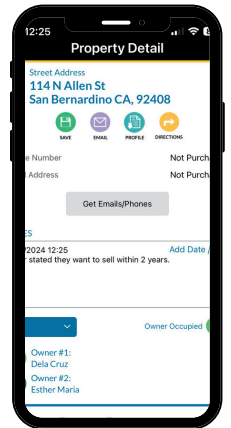

WALKING SEQUENCE FARM

Create and manage a Farm in exact walking sequence. Simply draw the path from start to finish on the map in the order you want to walk and start door knocking!

POLYGON FARM

Create and manage an exact boundary Farm. Tap to start the corner of your Farm and then tap additional points to create the desired neighborhood boundaries.

FARM MANAGEMENT

Easily swipe house-to-house and know the owners' details before knocking. Take Notes and flag status for each property. All farms sync to our Active Farm website for farm stats and even more innovative features and farm management!