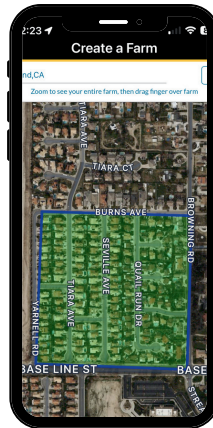

CHICAGO TITLE

Walking Farm

Our innovative Walking Farm App lets you create exact walking route farms. The app will keep you informed of essential property details as you walk your farm. You'll be the neighborhood expert and impress every homeowner!

WALKING SEQUENCE FARM

Create and manage a Farm in exact walking sequence. Simply draw the path from start to finish on the map in the order you want to walk and start door knocking!

POLYGON FARM

Create and manage an exact boundary Farm. Tap to start the corner of your Farm and then tap additional points to create the desired neighborhood boundaries.

FARM MANAGEMENT

Easily swipe house-to-house and know the owners' details before knocking. Take Notes and flag status for each property. All farms sync to our Active Farm website for farm stats and even more innovative features and farm management!

Plus you get, Directions, Property Profiles, Subdivision Farm, and More!

DOWNLOAD THE FREE APP TODAY!

VISIT ACTIVE FARM AT WWW.ACTIVEFARMCT.COM

APPLE

ANDROID