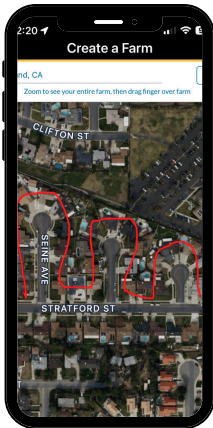

CHICAGO TITLE

Walking Farm

Our innovative Walking Farm App lets you create exact walking route farms. The app will keep you informed of essential property details as you walk your farm. You'll be the neighborhood expert and impress every homeowner!

WALKING SEQUENCE FARM

Create and manage a Farm in exact walking sequence. Simply draw the path from start to finish on the map in the order you want to walk and start door knocking!

POLYGON FARM

Create and manage an exact boundary Farm. Tap to start the corner of your Farm and then tap additional points to create the desired neighborhood boundaries.