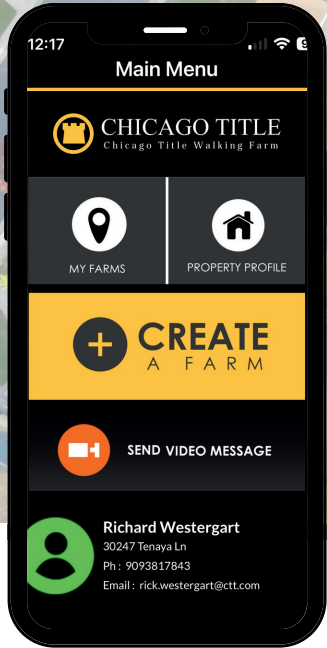

CHICAGO TITLE

Walking Farm

Our innovative Walking Farm App lets you create exact walking route farms. The app will keep you informed of essential property details as you walk your farm. You'll be the neighborhood expert and impress every homeowner!

WALKING SEQUENCE FARM

Create and manage a Farm in exact walking sequence. Simply draw the path from start to finish on the map in the order you want to walk and start door knocking!

POLYGON FARM

Create and manage an exact boundary Farm. Tap to start the corner of your Farm and then tap additional points to create the desired neighborhood boundaries.

FARM MANAGEMENT

Easily swipe house-to-house and know the owners' details before knocking. Take Notes and flag status for each property. All farms sync to our Active Farm website for farm stats and even more innovative features and farm management!